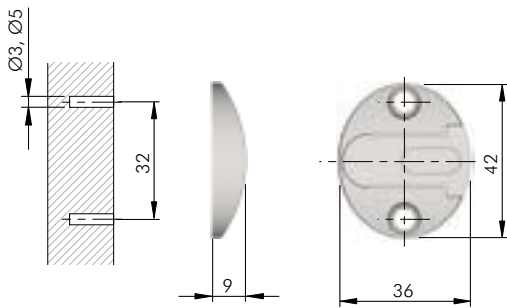

KRABY SIDE BRACKETS

recommended fixing countersunk
head wood screw $\varnothing 4 \times 16$ mm

ZA

= 100 pcs.

42901010YC

ZA

= 100 pcs.

42901030YC

KRABY DOOR BRACKET

ZA

= 100 pcs.

4291801000