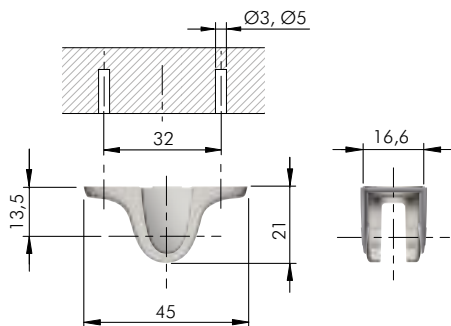

KRABY SIDE BRACKETS

recommended fixing countersunk
head wood screw $\varnothing 4 \times 16$ mm

ZA

= 100 pcs.

42901010YC

ZA

= 100 pcs.

42901030YC

KRABY DOOR BRACKET

ZA

= 100 pcs.

4291801000