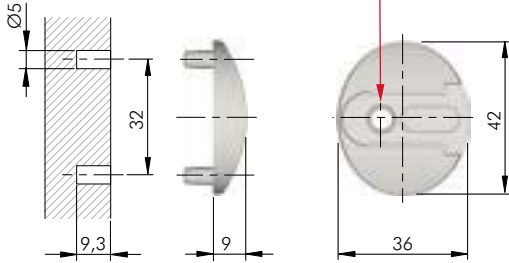

KRABY SIDE BRACKETS

recommended fixing countersunk
head wood screw $\varnothing 4 \times 16$ mm

ZA

= 100 pcs.

42901010YC

ZA

= 100 pcs.

42901030YC

KRABY DOOR BRACKET

ZA

= 100 pcs.

4291801000