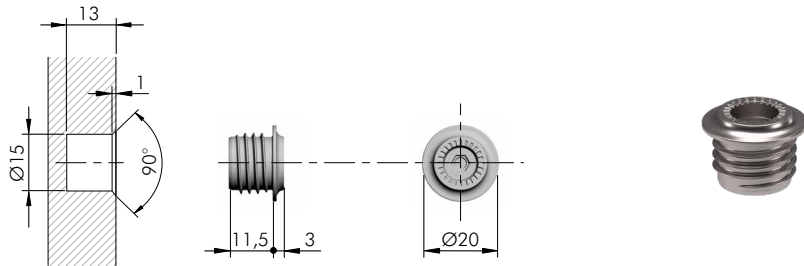

SIDE BRACKET Ø15

= Ø 15 mm	= 50 pcs.
ZA	
123	
48240120YA	

DOOR BRACKET Ø15

= Ø 15 mm	= 50 pcs.
ZA	
123	
48040160YA	

SCREW FIXING DOOR BRACKET

= Ø 3 mm	= 50 pcs.
ZA	
123	
48080100YA	

SCREW FIXING BRACKET ACCESSORY

= Ø 3 mm	= 10.000 pcs.	
		= PZ2
ST		
123		
60101390YA		