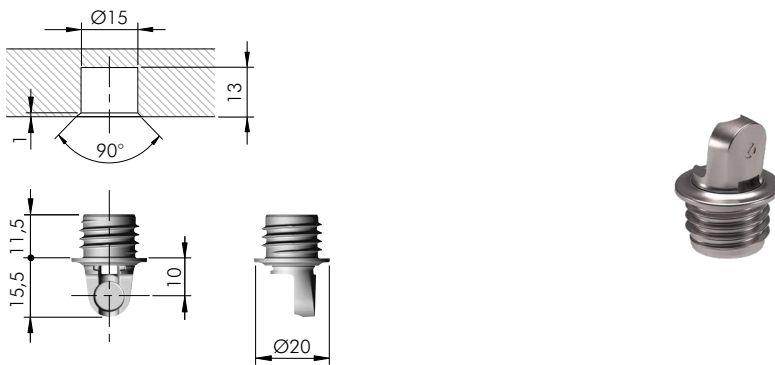

SIDE BRACKET Ø15

= Ø 15 mm	= 50 pcs.
ZA	
123	
48240120YA	

DOOR BRACKET Ø15

= Ø 15 mm	= 50 pcs.
ZA	
123	
48040160YA	

SCREW FIXING DOOR BRACKET

= Ø 3 mm	= 50 pcs.
ZA	
123	
48080100YA	

SCREW FIXING BRACKET ACCESSORY

= Ø 3 mm	= 10.000 pcs.	
		= PZ2
ST		
123		
60101390YA		