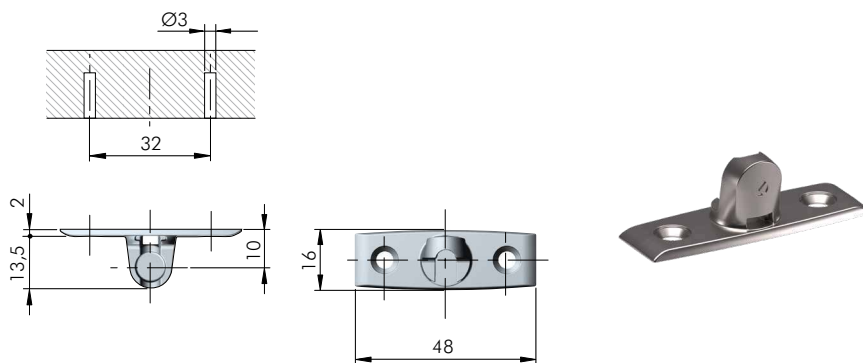

SIDE BRACKET Ø15

= Ø 15 mm	= 50 pcs.
ZA	
123	
48240120YA	

DOOR BRACKET Ø15

= Ø 15 mm	= 50 pcs.
ZA	
123	
48040160YA	

SCREW FIXING DOOR BRACKET

= Ø 3 mm	= 50 pcs.
ZA	
123	
48080100YA	

SCREW FIXING BRACKET ACCESSORY

= Ø 3 mm	= 10.000 pcs.	
		= PZ2
ST		
123		
60101390YA		