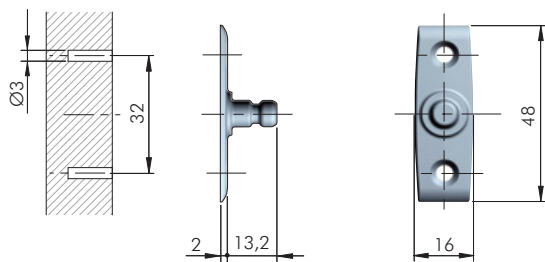

BRACKETS Ø 15

SIDE BRACKET

= Ø 15 mm

ZA

= 50 pcs.

48040120YA

DOOR BRACKET

= Ø 15 mm

ZA

= 50 pcs.

48040160YA

SCREW FIXING BRACKETS

SIDE BRACKET

= Ø 3 mm

ZA

48080120YA

DOOR BRACKET

= Ø 3 mm

ZA

48080100YA