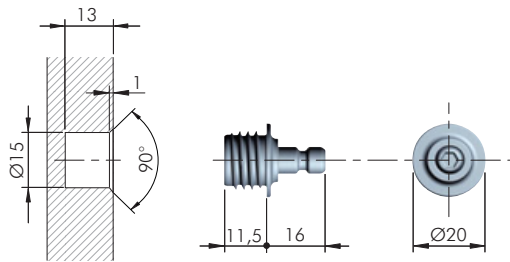

BRACKETS Ø 15

SIDE BRACKET

= Ø 15 mm

ZA

= 50 pcs.

48040120YA

DOOR BRACKET

= Ø 15 mm

ZA

= 50 pcs.

48040160YA

SCREW FIXING BRACKETS

SIDE BRACKET

= Ø 3 mm

ZA

48080120YA

DOOR BRACKET

= Ø 3 mm

ZA

48080100YA