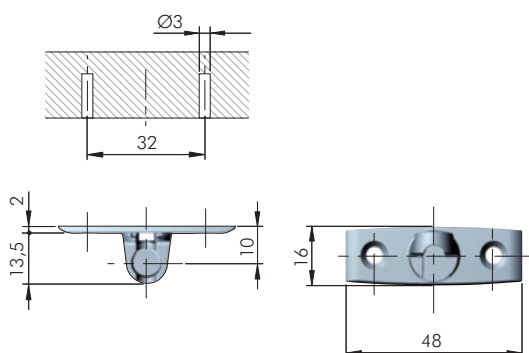

BRACKETS Ø 15

SIDE BRACKET

= Ø 15 mm

ZA

= 50 pcs.

48040120YA

DOOR BRACKET

= Ø 15 mm

ZA

= 50 pcs.

48040160YA

SCREW FIXING BRACKETS

SIDE BRACKET

= Ø 3 mm

ZA

48080120YA

DOOR BRACKET

= Ø 3 mm

ZA

48080100YA