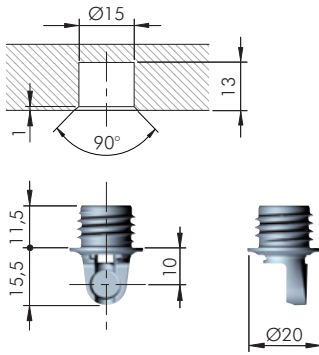

BRACKETS Ø 15

SIDE BRACKET

= Ø 15 mm

ZA

= 50 pcs.

48040120YA

DOOR BRACKET

= Ø 15 mm

ZA

= 50 pcs.

48040160YA

SCREW FIXING BRACKETS

SIDE BRACKET

= Ø 3 mm

ZA

48080120YA

DOOR BRACKET

= Ø 3 mm

ZA

48080100YA